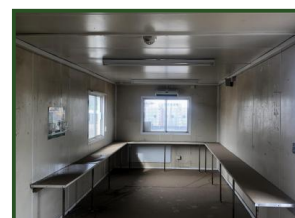

## ALSIM 40 x 10 Canteen Unit

**£3,250.00**

40 x 10 Canteen Unit, One Door Either Side, Windows Each End, One Owner From New

### Product Details

Product Details	
<b>Category/Type</b>	<b>Site Accommodation</b>
<b>Make</b>	<b>ALSIM</b>
<b>Model</b>	<b>40 x 10 Canteen Unit</b>
<b>Year</b>	-
<b>Hours</b>	-

**Roxton Road, Great Barford, Bedfordshire, MK44 3LR**