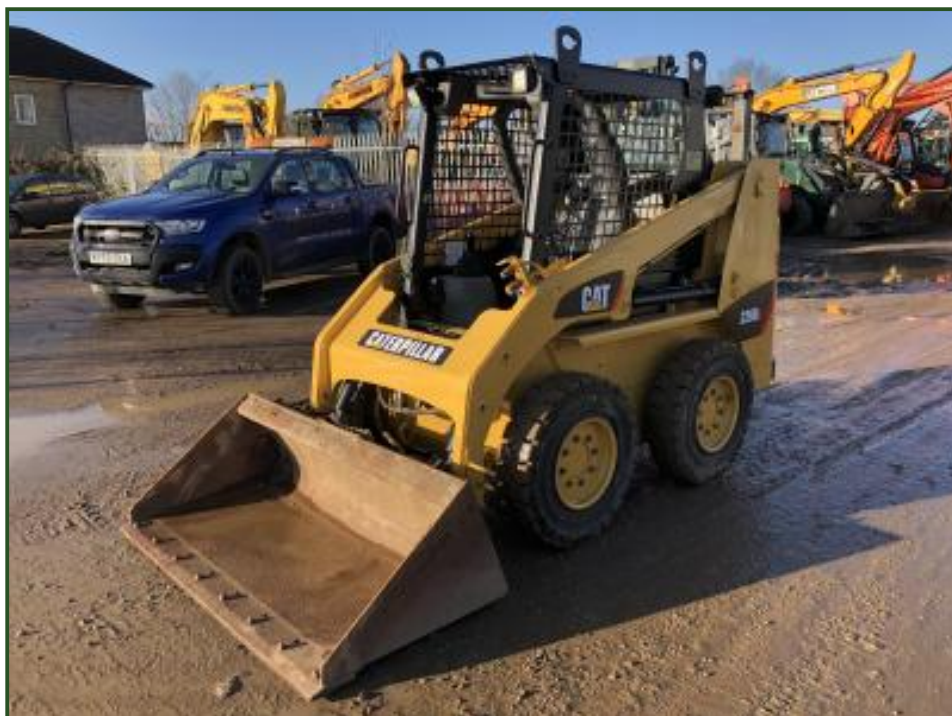

CATERPILLAR 226B

£12,995.00

2.6 Ton Skid steer, 3rd Service, One Owner From New

Product Details

Product Details	
<i>Category/Type</i>	<i>Skidsteer Loaders / Trenchers</i>
<i>Make</i>	<i>CATERPILLAR</i>
<i>Model</i>	<i>226B</i>
<i>Year</i>	<i>2013</i>
<i>Hours</i>	<i>-</i>