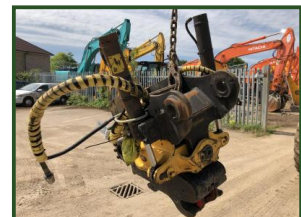

ENGCON EC15 TILT / ROTATE QUICK HITCH

£5,995.00

TILT / ROTATE DOUBLE LOCKING HYDRAULIC HITCH TO SUIT 13 TON EXCAVATOR, 65mm PINS.

Product Details

Product Details	
Category/Type	Attachments
Make	ENGCON
Model	EC15 TILT / ROTATE QUICK HITCH
Year	-
Hours	-