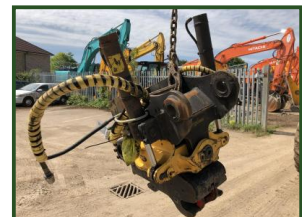

ENGCON EC15 TILT / ROTATE QUICK HITCH

£5,995.00

TILT / ROTATE DOUBLE LOCKING HYDRAULIC HITCH TO SUIT 13 TON EXCAVATOR, 65mm PINS.

Product Details

Category/Type	Attachments
Make	ENGCON
Model	EC15 TILT / ROTATE QUICK HITCH
Year	-
Hours	-