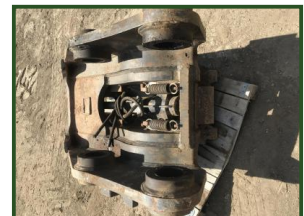

GEITH 100MM DOUBLE LOCKING HITCH

£2,250.00

100mm Pin Geith Double Locking Hydraulic Quick Hitch, 450mm Gap, 450mm Centres, Like New Condition

Product Details

Product Details	
Category/Type	Attachments
Make	GEITH
Model	100MM DOUBLE LOCKING HITCH
Year	-
Hours	-