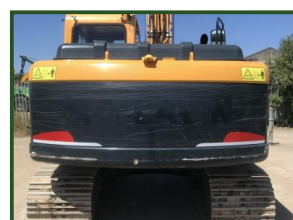

## HYUNDAI R140LC-9A

**£35,995.00**

Dual Piped, Double Locking Hydraulic Quick Hitch, Boom & Dipper Check Valves, Aircon, One Owner

### Product Details

Product Details	
<b>Category/Type</b>	<b>Excavators</b>
<b>Make</b>	<b>HYUNDAI</b>
<b>Model</b>	<b>R140LC-9A</b>
<b>Year</b>	<b>2014</b>
<b>Hours</b>	<b>-</b>

**Roxton Road, Great Barford, Bedfordshire, MK44 3LR**