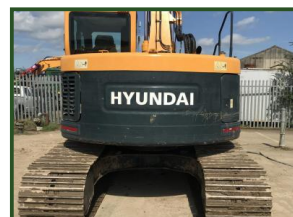

HYUNDAI R145LCR-9S

£35,995.00

Dual Piped, Blade, Double Locking Hydraulic Quick Hitch, Check Valves, Aircon, One Owner
From New

Product Details

Product Details	
Category/Type	Excavators
Make	HYUNDAI
Model	R145LCR-9S
Year	2012
Hours	-