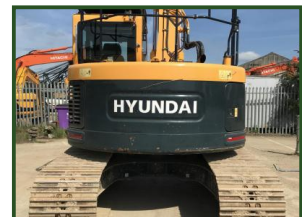

## HYUNDAI R145LCR-9A

**£35,995.00**

Piped, Double Locking Hydraulic Quick Hitch, Check Valves, Aircon, Low Hours, One Owner  
From New