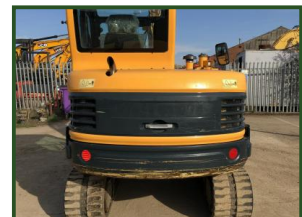

HYUNDAI R55-9A

£24,995.00

Dual Piped, Double Locking Quick Hitch, Boom & Dipper Check Valves, Aircon, Only 1500 Hours
From New, 4 Buckets, One Owner

Product Details

Product Details	
Category/Type	<i>Mini / Midi Excavators</i>
Make	<i>HYUNDAI</i>
Model	<i>R55-9A</i>
Year	<i>2016</i>
Hours	<i>-</i>