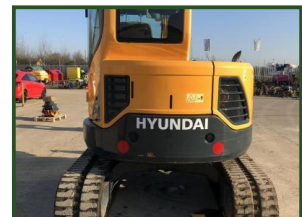

## HYUNDAI R60CR-9A

**£25,995.00**

Dual Piped, Geith Double Locking Hydraulic Quick Hitch, Boom & Dipper Check Valves, Aircon,  
Only 1600 Hours, One Owner From New

### Product Details

Product Details	
<b>Category/Type</b>	<i>Mini / Midi Excavators</i>
<b>Make</b>	<i>HYUNDAI</i>
<b>Model</b>	<i>R60CR-9A</i>
<b>Year</b>	<i>2017</i>
<b>Hours</b>	<i>-</i>

**Great North Rd, Chawston, Bedford, MK44 3BE**