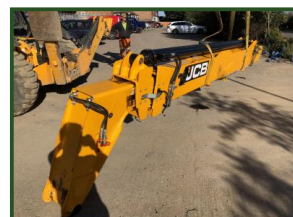

JCB 535-125 COMPLETE BOOM

£6,995.00

Complete Boom To Suit A 535-125, New & Unused

Product Details

Product Details	
Category/Type	<i>Forklifts / Telescopic Handlers</i>
Make	<i>JCB</i>
Model	<i>535-125 COMPLETE BOOM</i>
Year	<i>Unused</i>
Hours	<i>-</i>