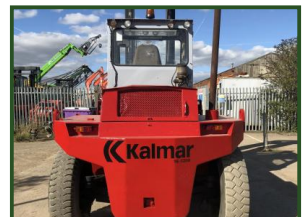

KALMAR 16-1200

£17,995.00

16 Ton Lift, 6 Cylinder Turbo Volvo Engine, Good Tyres, One Owner From New,

Product Details	
Category/Type	Forklifts / Telescopic Handlers
Make	KALMAR
Model	16-1200
Year	-
Hours	-