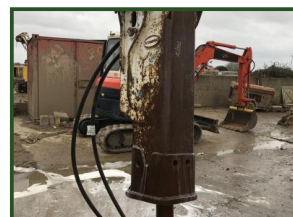

## Komac 16 - 20 Ton 80mm Pins

**£6,995.00**

80mm Pins, 31cm Gap, 47cm Centres, One Owner From New

### Product Details

Product Details	
<b>Category/Type</b>	<b>Attachments</b>
<b>Make</b>	<b>Komac</b>
<b>Model</b>	<b>16 - 20 Ton 80mm Pins</b>
<b>Year</b>	-
<b>Hours</b>	-

Roxton Road, Great Barford, Bedfordshire, MK44 3LR