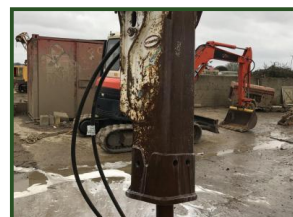

Komac 16 - 20 Ton 80mm Pins

£6,995.00

80mm Pins, 31cm Gap, 47cm Centres, One Owner From New

Product Details

Product Details	
<i>Category/Type</i>	<i>Attachments</i>
<i>Make</i>	<i>Komac</i>
<i>Model</i>	<i>16 - 20 Ton 80mm Pins</i>
<i>Year</i>	-
<i>Hours</i>	-