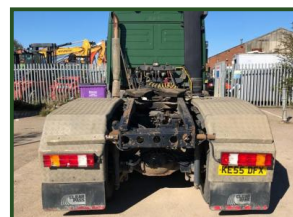

## MERCEDES BENZ ACTROS 3350 S V8 6x4 TRACTOR UNIT

**£POA**

120 TON GROSS, 6x4, HUB REDUCTION, MANUAL GEARBOX, STEEL SUSPENSION, AIR CON, REVERSE CAMERA, SLEEPER CAB WITH TWIN BUNKS, ONE OWNER, LOW KMS.

### Product Details

Product Details	
<b>Category/Type</b>	<b>Commercial Vehicles</b>
<b>Make</b>	<b>MERCEDES BENZ</b>
<b>Model</b>	<b>ACTROS 3350 S V8 6x4 TRACTOR UNIT</b>
<b>Year</b>	<b>2005 55</b>
<b>Hours</b>	<b>-</b>