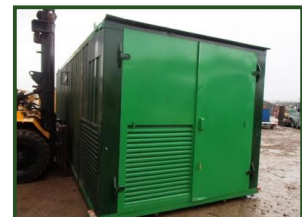

WELFARE UNIT 24 FOOT

£POA

24' SECURE WELFARE UNITS, C/W KITCHEN / DINER, TOILET, DRYING ROOM, BUILT IN GENERATORS, LONG RUN FUEL TANK, WATER TANKS, ONE OWNER FROM NEW, CHOICE.

Product Details

Product Details	
<i>Category/Type</i>	<i>Site Accommodation</i>
<i>Make</i>	WELFARE UNIT
<i>Model</i>	24 FOOT
<i>Year</i>	-
<i>Hours</i>	-