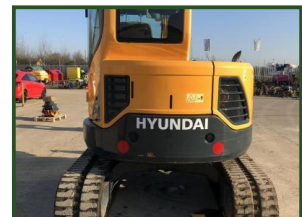

HYUNDAI R60CR-9A

£25,995.00

Dual Piped, Geith Double Locking Hydraulic Quick Hitch, Boom & Dipper Check Valves, Aircon,
Only 1600 Hours, One Owner From New

Product Details

Product Details	
Category/Type	<i>Mini / Midi Excavators</i>
Make	<i>HYUNDAI</i>
Model	<i>R60CR-9A</i>
Year	<i>2017</i>
Hours	<i>-</i>